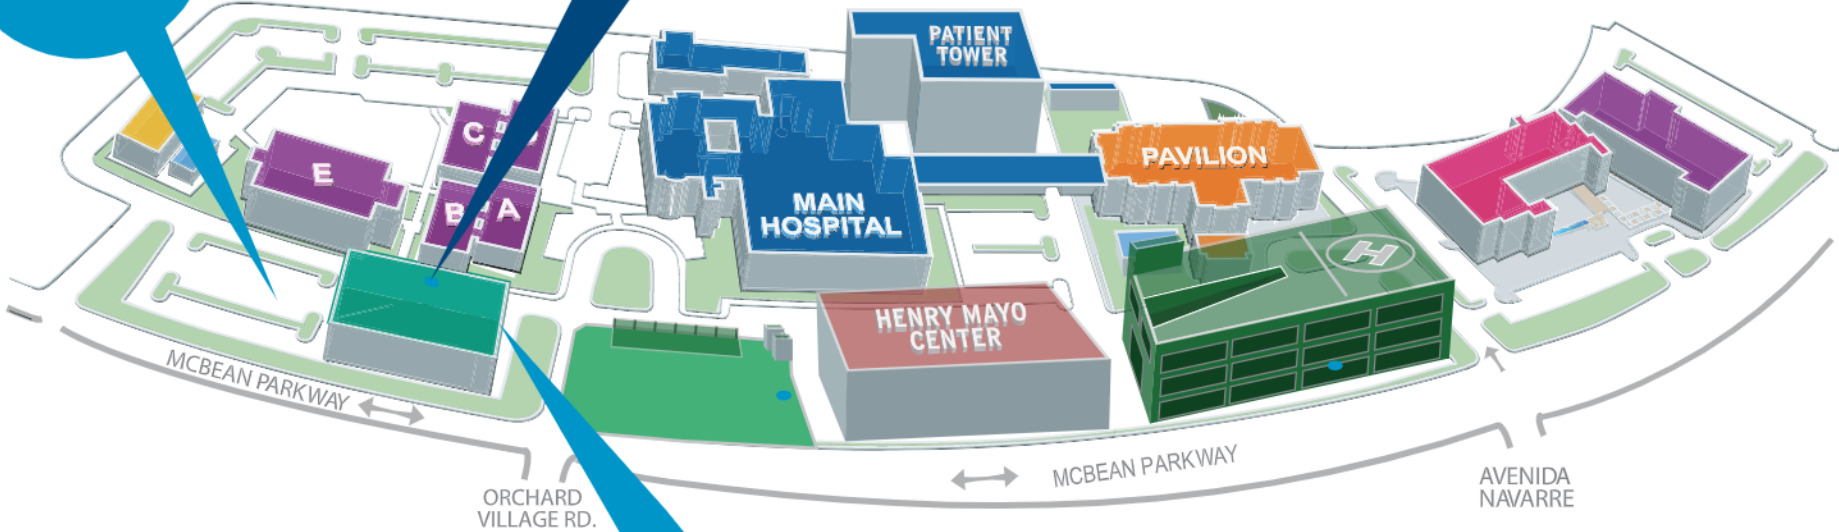

Henry Mayo Urgent Care Map

Enter here for Sports Physical

PARK
HERE

 HENRY MAYO NEWHALL
URGENT CARE
23929 McBean Parkway, Suite 102
Valencia, CA 91355